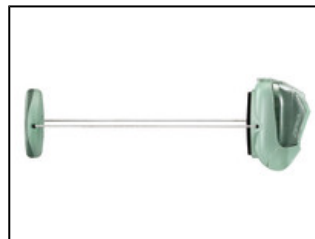

## ZIPKA®

Simple and ultra-compact, the ZIPKA headlamp offers 300 lumen brightness and a flood beam for proximity lighting and some movement. Its self-adjusting retractable cord, a Petzl patent, makes it extremely compact, and offers several possibilities for wearing or mounting. It is useful for outdoor activities such as camping, hiking or when traveling. The phosphorescent reflector helps you find it in the dark, and the red lighting prevents members of a group from blinding each other. ZIPKA is also compatible with the CORE rechargeable battery, thanks to the HYBRID CONCEPT design.

Uniform flood beam for comfortable close-range vision. White lighting, or red for nighttime stealth.

Very compact headlamp.

Exclusive retractable cord system for more wearing options.

HYBRID CONCEPT design: ZIPKA comes with three standard batteries and is also compatible with the CORE rechargeable battery.

---

**Short Description** Simple and ultra-compact headlamp for proximity lighting and some movement. 300 lumens

---

- Selling Points**
- Ultra-compact and lightweight: only 66 g
  - Easy to carry and wear:
    - self-adjusting retractable cord
    - can be worn on the head, the wrist or attached to a tent pole, a bike frame...
  - Easy to use:
    - three white lighting levels: proximity, movement and distance
    - red lighting preserves night vision and prevents members of a group from blinding each other
    - single button for quick and easy selection of brightness or light color
    - HYBRID CONCEPT design: ZIPKA comes with three standard batteries and is also compatible with the CORE rechargeable battery.
    - phosphorescent reflector is useful for locating the lamp in the dark
- 