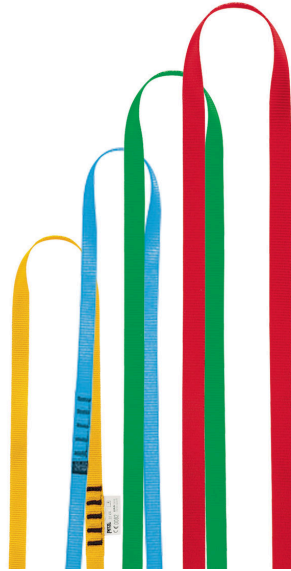

Universe	Sport
Type	Verticality
Category	Anchors
Subcategory	Sewn Slings

ANNEAU

Polyester sling designed for setting up a belay or an anchor, or for extending an anchor point.

Short Description Sewn Sling

Selling Points

- Polyester sling designed for setting up a belay or an anchor, or for extending an anchor point
- Available in four lengths:
 - 60 cm, yellow
 - 80 cm, blue
 - 120 cm, green
 - 150 cm, red