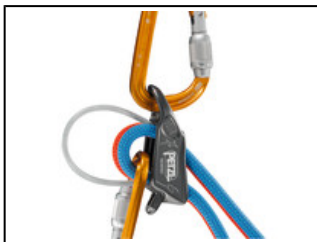

Universe	Sport
Type	Verticality
Category	Belay Devices And Descenders
Subcategory	Manual Braking Belay/Rappel Devices

REVERSO®

The lightweight REVERSO is a multi-functional belay/rappel device designed for rock climbing, multi-pitch climbing and mountaineering. It can be used to belay a climber and to rappel, and in Reverso mode can be used to belay one or two second climbers. The specific design of the rope channels facilitates smooth rope glide and reduces wear. It is compatible with most rope diameters: single 8.5 to 10.5 mm, half 7.1 to 9.2 mm, and twin 6.9 to 9.2 mm.

Reverso mode for belaying one or two seconds; commonly used on multi-pitch climbs.

V-shaped friction grooves enable controlled braking.

Durable and lightweight.

Short Description

Lightweight multipurpose descender/belay device for use with one or two rope strands, allowing the second to be belayed from the anchor

Selling Points

- Simple to use:
 - feeding slack and catching falls are accomplished using standard belay techniques, always keeping a hand on the brake side of the rope
 - rope glides smoothly through the device
 - V-shaped friction grooves enable controlled braking
 - rope installation diagrams for belaying and Reverso mode are engraved on the device
- Multipurpose use for rock climbing, multi-pitch climbing and mountaineering:
 - can be used to belay a climber or to rappel on one or two rope strands
 - Reverso mode allows the user to belay one or two seconding climbers with assisted braking
 - release hole allows the belayer to give slack to a seconding climber using just one carabiner
- Lightweight and durable:
 - compact and ultra-lightweight: only 57 g
 - the rounded design of the rope slots limits wear and extends the life of the device
 - compatible with most dynamic rope diameters (single 8.5 to 10.5 mm, half 7.1 to 9.2 mm, and twin 6.9 to 9.2 mm)